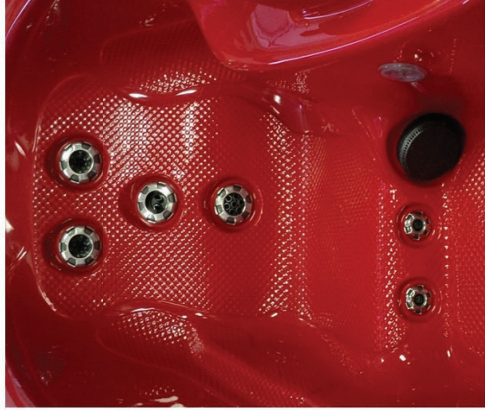

SpaBerry™ SB-4

The SB-4 Juicy Details...

interior features	exterior features
<ul style="list-style-type: none"> 12 BerryJetz 4,000 BerrySage Nodules 2 CupHolders 1 Wine Bottle Holder 7" WaterFall Feature 2 LED Mood Lighting 125 Gallon Water Capacity 	<ul style="list-style-type: none"> 1 BerrySeal Cover BerrySkin Ostrich Exterior Finish 110 Volt / 15 AMP Plug n Play 9 ft Retractable Cord with GFCI Canadian Built Unibody Design & Construction 360 Degree Insulation Package BerryTuff Sealed Bottom BerryGlide Equipment Kit BerrySmart QR Code 150 Gallon Per Minute Pump

BerryStart starter kit	dimensions & weight
<ul style="list-style-type: none"> 12 BerryPure 1 BerryFilter 1 BerryChlor 1 BerryFill Pre-Filter 1 PH BerryUp 1 PH BerryDown 1 Set of Test Strips 	<ul style="list-style-type: none"> 92" L x 50" W x 29" H SpaBerry 96" L x 56" W x 36" H Gift Wrapped Packaging 285 lbs Dry Weight 385 lbs Packaged Weight 1325 lbs Wet Weight 44 lbs Per Square Foot Weight Wet